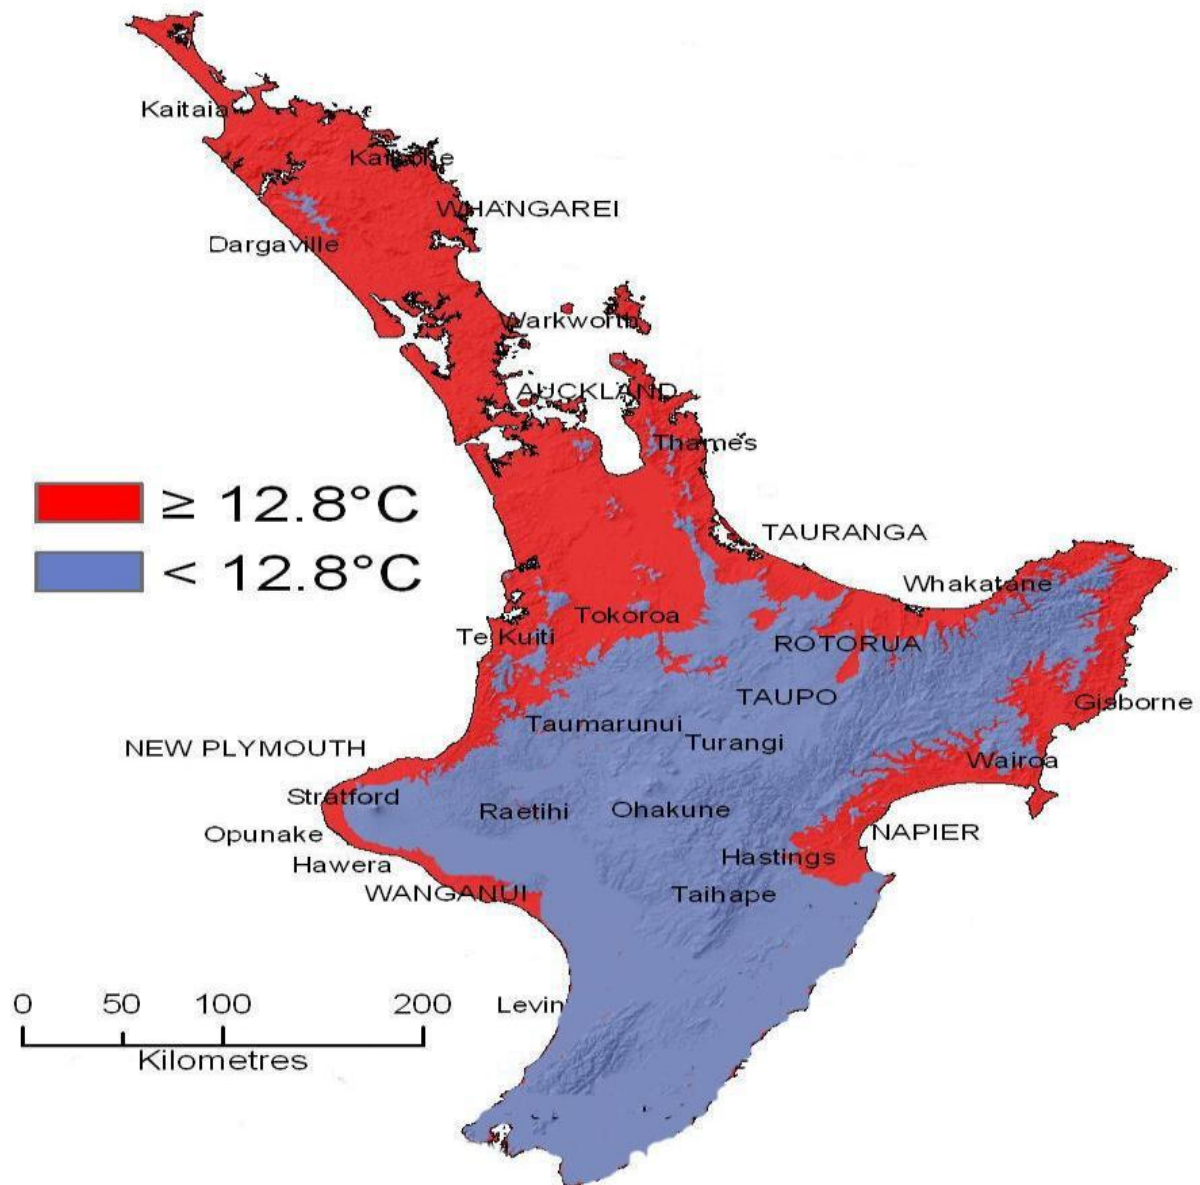

Black beetle distribution in NZ

Information Sheet

The distribution of black beetle in New Zealand is determined by temperature.

Black beetle is found only in areas with an average annual air temperature of 12.8°C or higher (see map below). The abundance of adult beetles varies widely from year to year due to climatic variation and suitability of available feed for adult beetles.